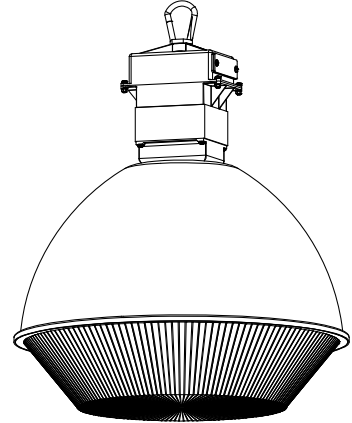

# Lumenform

**HB2-AL16** – High Bay with 16" Aluminum Reflector

**HB2-AC16** – High Bay with 16" Acrylic Refractor

**LB2-AA16** – 16" Low Bay  
Metal Halide 400 W

**HB2-MH400-MT-AL16-L**  
High Bay with  
16" Aluminum Reflector

**HB2-MH400-MT-AC16-L**  
High Bay with  
16" Acrylic Refractor

**LB2-MH400-MT-AA16-L**  
Low Bay with  
16" Aluminum Reflector  
and 16" Acrylic Drop Dish

### DESCRIPTION

The HB2 / LB2 is an economical family of High Bay and Low Bay fixtures for general purpose industrial lighting needs. U.L. damp location listed.

### HOUSING

The housing is made of high pressure die cast aluminum and finished in a white polyester powder coat paint finish for lasting corrosion resistance. Ballast laminations are exposed to the open air for cooler operation.