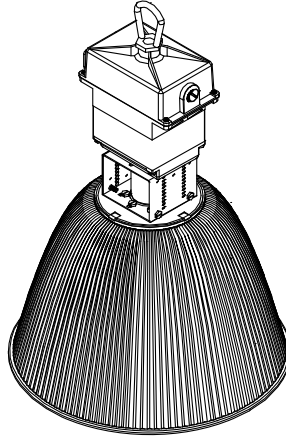

# Lumenform

**HB2-AL16** – High Bay with 16" Aluminum Reflector

**HB2-AC16** – High Bay with 16" Acrylic Refractor

**LB2-AA16** – 16" Low Bay  
Metal Halide 400 W

**HB2-MH400-MT-AL16-L**  
High Bay with  
16" Aluminum Reflector

**HB2-MH400-MT-AC16-L**  
High Bay with  
16" Acrylic Refractor

**LB2-MH400-MT-AA16-L**  
Low Bay with  
16" Aluminum Reflector  
and 16" Acrylic Drop Dish

### DESCRIPTION

The HB2 / LB2 is an economical family of High Bay and Low Bay fixtures for general purpose industrial lighting needs. U.L. damp location listed.

### HOUSING

The housing is made of high pressure die cast aluminum and finished in a white polyester powder coat paint finish for lasting corrosion resistance. Ballast laminations are exposed to the open air for cooler operation.