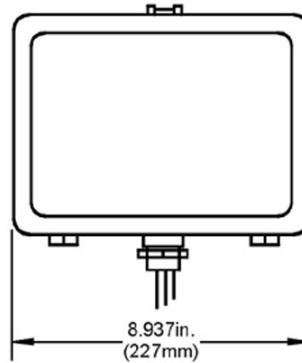

Lumenform

FQ - Floodlight Quartz Halogen Knuckle Mounting Quartz Halogen 500 W

DESCRIPTION

The FQ 500W Quartz Halogen floodlight delivers optimal performance in a compact, economical design. U.L. listed for wet locations.

APPLICATION

Ideal for floodlighting applications in commercial, industrial and residential areas where color rendering is important. Can be used for floodlighting signs, objects and for security lighting around buildings.

HOUSING

The housing is made of high pressure die cast aluminum and finished in a dark bronze polyester powder coat paint finish for lasting corrosion resistance.

SOCKET

Porcelain sockets for quartz lamps.

MOUNTING

Versatile knuckle mount allows mounting on walls, floors and into 1/2" NPS outlet boxes.

REFLECTOR

Die formed, anodized aluminum.

DOOR & LATCH

Die cast aluminum door. Stainless steel door frame latching clip.

LENS

Clear tempered glass, impact and heat resistant.

CATALOG NUMBER LOGIC

FQ-

Product Series
FQ = Floodlight
Quartz Halogen

QH

Lamp Type
QH = Quartz
Halogen

500-

Lamp Wattage
(QH) 500

120V-

Voltage
120V = 120V

L

Lamp
L = Lamp
Included