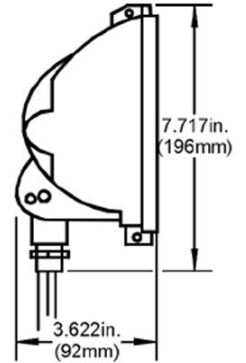

Lumenform

FQ - Floodlight Quartz Halogen Knuckle Mounting Quartz Halogen 500 W

DESCRIPTION

The FQ 500W Quartz Halogen floodlight delivers optimal performance in a compact, economical design. U.L. listed for wet locations.

APPLICATION

Ideal for floodlighting applications in commercial, industrial and residential areas where color rendering is important. Can be used for floodlighting signs, objects and for security lighting around buildings.

HOUSING

The housing is made of high pressure die cast aluminum and finished in a dark bronze polyester powder coat paint finish for lasting corrosion resistance.

SOCKET

Porcelain sockets for quartz lamps.

MOUNTING

Versatile knuckle mount allows mounting on walls, floors and into 1/2" NPS outlet boxes.

REFLECTOR

Die formed, anodized aluminum.

DOOR & LATCH

Die cast aluminum door. Stainless steel door frame latching clip.

LENS

Clear tempered glass, impact and heat resistant.

CATALOG NUMBER LOGIC

FQ-

Product Series
FQ = Floodlight
Quartz Halogen

QH

Lamp Type
QH = Quartz
Halogen

500-

Lamp Wattage
(QH) 500

120V-

Voltage
120V = 120V

L

Lamp
L = Lamp
Included