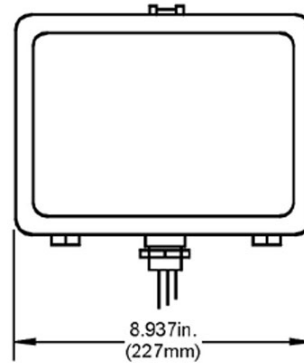

## FQ - Floodlight Quartz Halogen Knuckle Mounting Quartz Halogen 500 W