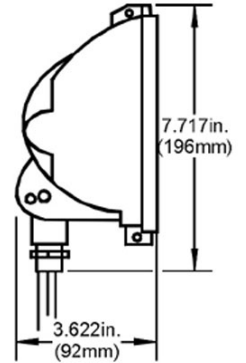

Lumenform

FQ - Floodlight Quartz Halogen Knuckle Mounting Quartz Halogen 500 W

DESCRIPTION

The FQ 500W Quartz Halogen floodlight delivers optimal performance in a compact, economical design. U.L. listed for wet locations.

APPLICATION

Ideal for floodlighting applications in commercial, industrial and residential areas where color rendering is important. Can be used for floodlighting signs, objects and for security lighting around buildings.

HOUSING

The housing is made of high pressure die cast aluminum and finished in a dark bronze polyester powder coat paint finish for lasting corrosion resistance.

SOCKET

Porcelain sockets for quartz lamps.

MOUNTING

Versatile knuckle mount allows mounting on walls, floors and into 1/2" NPS outlet boxes.

REFLECTOR

Die formed, anodized aluminum.

DOOR & LATCH

Die cast aluminum door. Stainless steel door frame latching clip.

LENS

Clear tempered glass, impact and heat resistant.

CATALOG NUMBER LOGIC

FQ-

Product Series
FQ = Floodlight
Quartz Halogen

QH

Lamp Type
QH = Quartz
Halogen

500-

Lamp Wattage
(QH) 500

120V-

Voltage
120V = 120V

L

Lamp
L = Lamp
Included