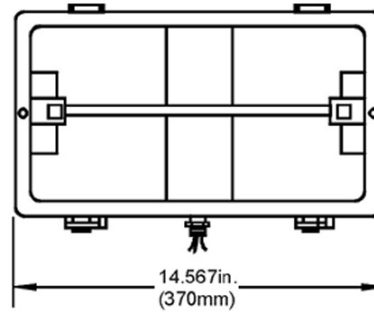

Lumenform

FQ - Floodlight Quartz Halogen Knuckle Mounting Quartz Halogen 1500 W

DESCRIPTION

The FQ 1500W Quartz Halogen floodlight delivers optimal performance in a compact, economical design. U.L. listed for wet locations.

APPLICATION

Ideal for floodlighting applications in commercial, industrial and residential areas where color rendering is important. Can be used for floodlighting signs, objects and for security lighting around buildings.

HOUSING

The housing is made of high pressure die cast aluminum and finished in a dark bronze polyester powder coat paint finish for lasting corrosion resistance.

SOCKET

Porcelain sockets for quartz lamps.

MOUNTING

Versatile knuckle mount allows mounting on walls, floors and into 1/2" NPS outlet boxes.

REFLECTOR

Die formed, anodized aluminum.

DOOR & LATCH

Die cast aluminum door. Stainless steel door frame latching clip.

LENS

Clear tempered glass, impact and heat resistant.

CATALOG NUMBER LOGIC

FQ-

Product Series
FQ = Floodlight
Quartz Halogen

QH

Lamp Type
QH = Quartz
Halogen

1500-

Lamp Wattage
(QH) 1500

240V-

Voltage
240V = 240V

L

Lamp
L = Lamp
Included