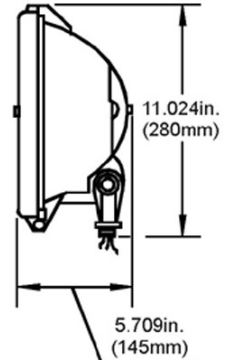

Lumenform

FQ - Floodlight Quartz Halogen Knuckle Mounting Quartz Halogen 1500 W

DESCRIPTION

The FQ 1500W Quartz Halogen floodlight delivers optimal performance in a compact, economical design. U.L. listed for wet locations.

APPLICATION

Ideal for floodlighting applications in commercial, industrial and residential areas where color rendering is important. Can be used for floodlighting signs, objects and for security lighting around buildings.

HOUSING

The housing is made of high pressure die cast aluminum and finished in a dark bronze polyester powder coat paint finish for lasting corrosion resistance.

SOCKET

Porcelain sockets for quartz lamps.

MOUNTING

Versatile knuckle mount allows mounting on walls, floors and into 1/2" NPS outlet boxes.

REFLECTOR

Die formed, anodized aluminum.

DOOR & LATCH

Die cast aluminum door. Stainless steel door frame latching clip.

LENS

Clear tempered glass, impact and heat resistant.

CATALOG NUMBER LOGIC

FQ-

Product Series
FQ = Floodlight
Quartz Halogen

QH

Lamp Type
QH = Quartz
Halogen

1500-

Lamp Wattage
(QH) 1500

240V-

Voltage
240V = 240V

L

Lamp
L = Lamp
Included