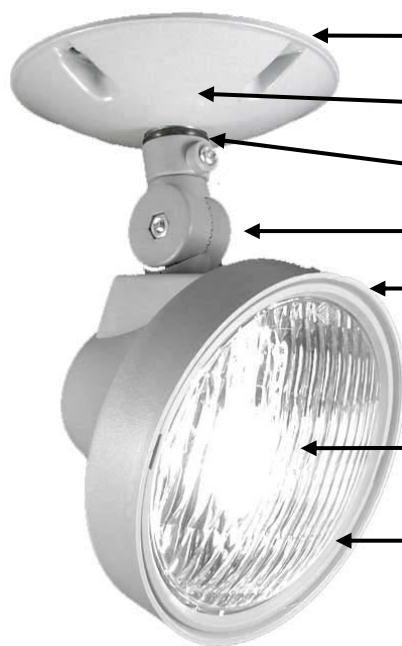

ERH36 (indoor)

- Emergency lighting Remote Head PAR 36 with 9 W lamp.
- Polycarbonate housing, polycarbonate lens, vacuum metalized reflector.
- Mounting Plate included.
- Convertible to 2 heads per mounting plate.

Catalog Number	Description	Color	Lamp Type	Lamp Volts	Lamp Watts	Number of Heads
ERH36-69	Indoor Remote Head	White	T-5 Incan.	6	9	1
ERH36-129	Indoor Remote Head	White	T-5 Incan.	12	9	1

ERHW36 (outdoor with sealbeam lamps)

- ← Die cast aluminum mounting plate with gasket. Grey painted to match housing.
- ← Wire entry into swivel is silicon sealed (not visible in picture).
- ← O-ring gasket seals swivel to mounting plate.
- ← Fully adjustable head in both horizontal and vertical directions.
- ← Molded rubber gasket (not visible in picture) provides a positive seal against moisture. The use of a removable gasket allows a weatherproof seal to be maintained when lamps are replaced (unlike remote heads that use silicon sealant).
- ← Sealbeam PAR 36 lamps for superior optical performance. Available in 6 V and 12V versions. Available in 8 W and 12 W versions.
- ← Retaining ring keeps the lamp and gasket locked into the housing and provides a finished look.