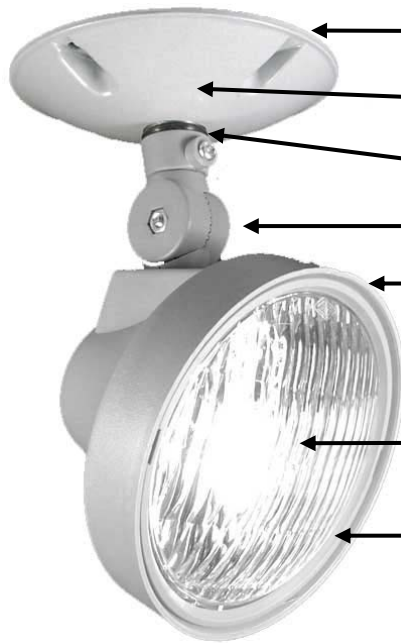

ERH36 (indoor)

- Emergency lighting Remote Head PAR 36 with 9 W lamp.
- Polycarbonate housing, polycarbonate lens, vacuum metalized reflector.
- Mounting Plate included.
- Convertible to 2 heads per mounting plate.

Catalog Number	Description	Color	Lamp Type	Lamp Volts	Lamp Watts	Number of Heads
ERH36-69	Indoor Remote Head	White	T-5 Incan.	6	9	1
ERH36-129	Indoor Remote Head	White	T-5 Incan.	12	9	1

ERHW36 (outdoor with sealbeam lamps)

- Die cast aluminum mounting plate with gasket. Grey painted to match housing.
- Wire entry into swivel is silicon sealed (not visible in picture).
- O-ring gasket seals swivel to mounting plate.
- Fully adjustable head in both horizontal and vertical directions.
- Molded rubber gasket (not visible in picture) provides a positive seal against moisture. The use of a removable gasket allows a weatherproof seal to be maintained when lamps are replaced (unlike remote heads that use silicon sealant).
- Sealbeam PAR 36 lamps for superior optical performance. Available in 6 V and 12V versions. Available in 8 W and 12 W versions.
- Retaining ring keeps the lamp and gasket locked into the housing and provides a finished look.