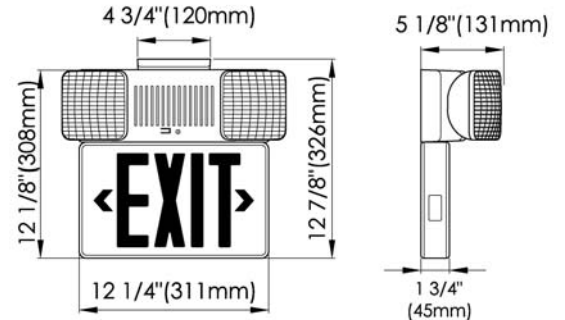

**EEC-LR-2T – Emergency Exit Combo
with 2 Top mounted heads**
Thermoplastic Housing
Self Powered
LED Lamps

DESCRIPTION

The EEC-LR-2T (LED Red) and EEC-LG-2T (LED Green) are economical and energy saving Exit signs with two, Top mounted heads. The Exit signs' LED lamps provide a maximum of energy savings potential and the battery pack allows the unit to be self powered during power outages.

HOUSING

The housing is made of injection molded thermoplastic making it impact resistant and corrosion proof. UL94-5V rated.

MOUNTING

Easy snap fit canopy can be used for end mounting, or knockouts can be used for surface mounting. Included second face allows the unit to be used as a single or double face exit sign. Snap fitting, replaceable chevrons for direction indication.

Catalog Number	Emergency	Lamp Type EXIT Section	Lamp Type Emergency Section	Wording	Input Power 120V	Input Power 277V	Weight (Lbs)	Volume (cu. ft.)
EEC-LR-2T	Self Powered	LED Red	2 x 5.4 W Incan.	EXIT	4.0	4.0	7.0	0.78
EEC-LG-2T	Self Powered	LED Green	2 x 5.4 W Incan.	EXIT	4.0	4.0	7.0	0.78
EEC-LR-2T-SAL	Self Powered	LED Red	2 x 5.4 W Incan.	SALIDA	4.0	4.0	7.0	0.78
EEC-LG-2T-SAL	Self Powered	LED Green	2 x 5.4 W Incan.	SALIDA	4.0	4.0	7.0	0.78