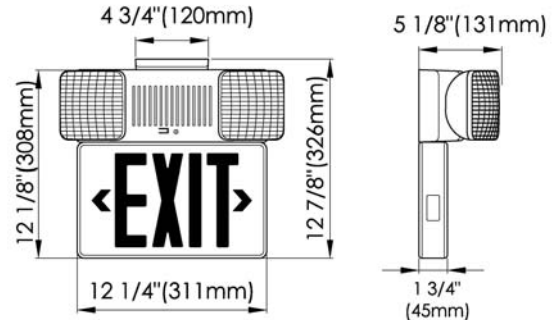

**EEC-LR-2T – Emergency Exit Combo
with 2 Top mounted heads**
Thermoplastic Housing
Self Powered
LED Lamps

DESCRIPTION

The EEC-LR-2T (LED Red) and EEC-LG-2T (LED Green) are economical and energy saving Exit signs with two, Top mounted heads. The Exit signs' LED lamps provide a maximum of energy savings potential and the battery pack allows the unit to be self powered during power outages.

HOUSING

The housing is made of injection molded thermoplastic making it impact resistant and corrosion proof. UL94-5V rated.

MOUNTING

Easy snap fit canopy can be used for end mounting, or knockouts can be used for surface mounting. Included second face allows the unit to be used as a single or double face exit sign. Snap fitting, replaceable chevrons for direction indication.

Catalog Number	Emergency	Lamp Type EXIT Section	Lamp Type Emergency Section	Wording	Input Power 120V	Input Power 277V	Weight (Lbs)	Volume (cu. ft.)
EEC-LR-2T	Self Powered	LED Red	2 x 5.4 W Incan.	EXIT	4.0	4.0	7.0	0.78
EEC-LG-2T	Self Powered	LED Green	2 x 5.4 W Incan.	EXIT	4.0	4.0	7.0	0.78
EEC-LR-2T-SAL	Self Powered	LED Red	2 x 5.4 W Incan.	SALIDA	4.0	4.0	7.0	0.78
EEC-LG-2T-SAL	Self Powered	LED Green	2 x 5.4 W Incan.	SALIDA	4.0	4.0	7.0	0.78