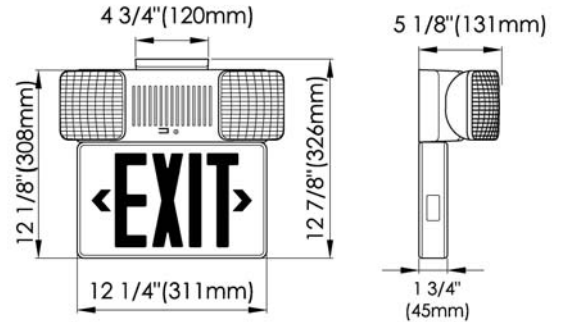

**EEC-LR-2T – Emergency Exit Combo
with 2 Top mounted heads**
Thermoplastic Housing
Self Powered
LED Lamps

DESCRIPTION

The EEC-LR-2T (LED Red) and EEC-LG-2T (LED Green) are economical and energy saving Exit signs with two, Top mounted heads. The Exit signs' LED lamps provide a maximum of energy savings potential and the battery pack allows the unit to be self powered during power outages.

HOUSING

The housing is made of injection molded thermoplastic making it impact resistant and corrosion proof. UL94-5V rated.

MOUNTING

Easy snap fit canopy can be used for end mounting, or knockouts can be used for surface mounting. Included second face allows the unit to be used as a single or double face exit sign. Snap fitting, replaceable chevrons for direction indication.

Catalog Number	Emergency	Lamp Type EXIT Section	Lamp Type Emergency Section	Wording	Input Power 120V	Input Power 277V	Weight (Lbs)	Volume (cu. ft.)
EEC-LR-2T	Self Powered	LED Red	2 x 5.4 W Incan.	EXIT	4.0	4.0	7.0	0.78
EEC-LG-2T	Self Powered	LED Green	2 x 5.4 W Incan.	EXIT	4.0	4.0	7.0	0.78
EEC-LR-2T-SAL	Self Powered	LED Red	2 x 5.4 W Incan.	SALIDA	4.0	4.0	7.0	0.78
EEC-LG-2T-SAL	Self Powered	LED Green	2 x 5.4 W Incan.	SALIDA	4.0	4.0	7.0	0.78