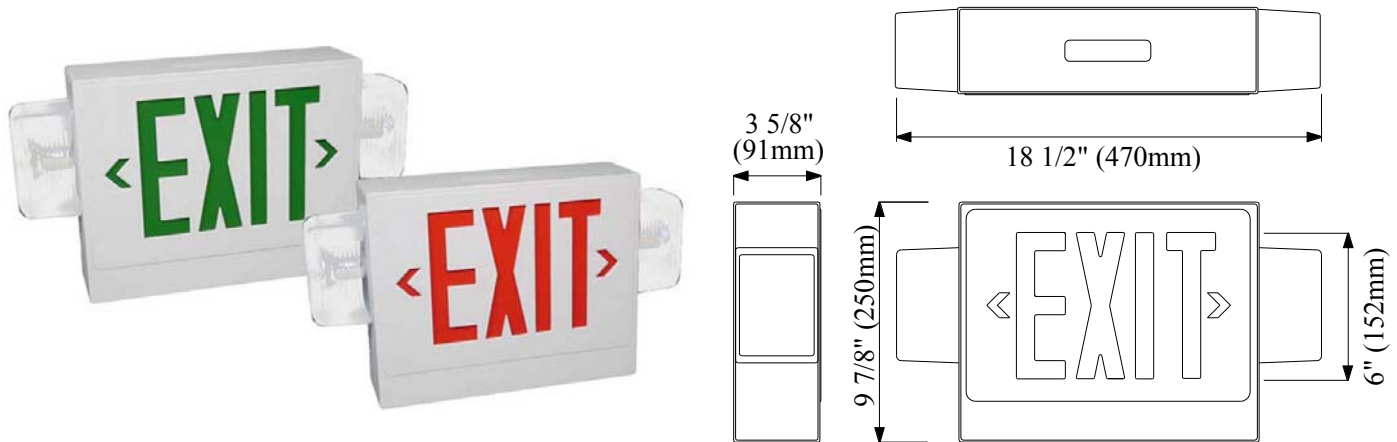

**EEC-LR-2S – Emergency Exit Combo
with 2 Side mounted heads**
Thermoplastic Housing
Self Powered
LED Lamps

DESCRIPTION

The EEC-LR-2S (LED Red) and EEC-LG-2S (LED Green) are economical and energy saving Exit signs with two, Side mounted emergency lighting heads. The injection molded plastic housing has soft rounded corners for aesthetic appeal. The Exit signs' LED lamps provide a maximum of energy savings potential and the battery pack allows the unit to be Self Powered during power outages.

APPLICATION

Suitable for use in almost any commercial or light industrial application. Ideal for mounting in the limited space available above doorways.

APPROVALS

UL924.
UL listed for damp locations use.
Life Safety NFPA 101.

HOUSING

The housing is made of injection molded thermoplastic making it impact resistant and corrosion proof. UL94-5V rated.

MOUNTING

Easy snap fit canopy can be used for top mounting or knockouts can be used for surface mounting. Included second face allows the unit to be used as a single or double face exit sign. Snap fitting, replaceable chevrons for direction indication.

Catalog Number	Emergency	Lamp Type EXIT Section	Lamp Type Emergency Section	Wording	Input Power 120V	Input Power 277V	Weight (Lbs)	Volume (cu. ft.)
EEC-LR-2S	Self Powered	LED Red	2 x 5.4 W Incan.	EXIT	3.8	4.0	7.0	0.50
EEC-LG-2S	Self Powered	LED Green	2 x 5.4 W Incan.	EXIT	3.8	4.0	7.0	0.50