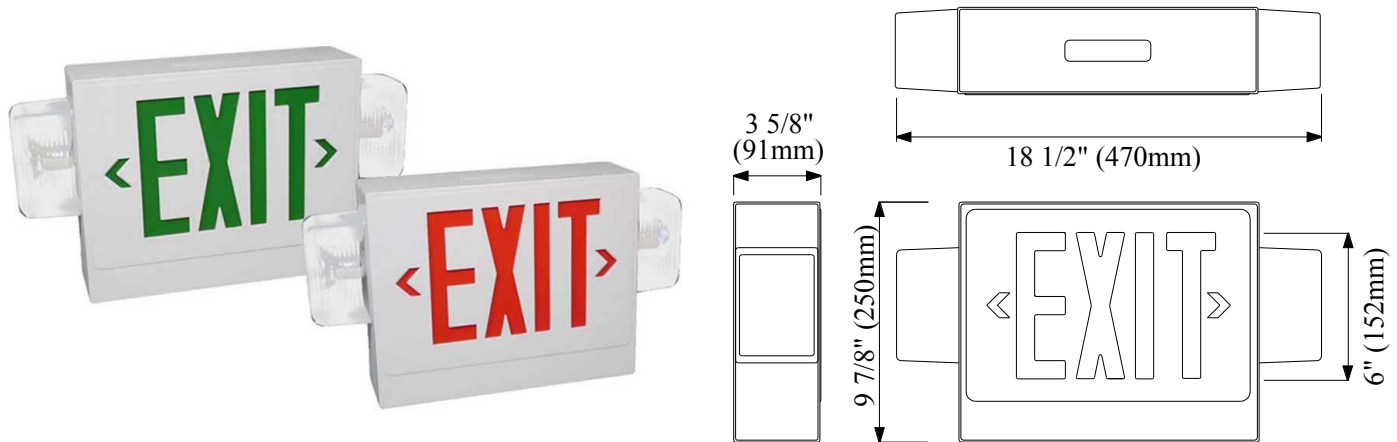

**EEC-LR-2S – Emergency Exit Combo
with 2 Side mounted heads**
Thermoplastic Housing
Self Powered
LED Lamps

DESCRIPTION

The EEC-LR-2S (LED Red) and EEC-LG-2S (LED Green) are economical and energy saving Exit signs with two, Side mounted emergency lighting heads. The injection molded plastic housing has soft rounded corners for aesthetic appeal. The Exit signs' LED lamps provide a maximum of energy savings potential and the battery pack allows the unit to be Self Powered during power outages.

APPLICATION

Suitable for use in almost any commercial or light industrial application. Ideal for mounting in the limited space available above doorways.

APPROVALS

UL924.
UL listed for damp locations use.
Life Safety NFPA 101.

HOUSING

The housing is made of injection molded thermoplastic making it impact resistant and corrosion proof. UL94-5V rated.

MOUNTING

Easy snap fit canopy can be used for top mounting or knockouts can be used for surface mounting. Included second face allows the unit to be used as a single or double face exit sign. Snap fitting, replaceable chevrons for direction indication.

Catalog Number	Emergency	Lamp Type EXIT Section	Lamp Type Emergency Section	Wording	Input Power 120V	Input Power 277V	Weight (Lbs)	Volume (cu. ft.)
EEC-LR-2S	Self Powered	LED Red	2 x 5.4 W Incan.	EXIT	3.8	4.0	7.0	0.50
EEC-LG-2S	Self Powered	LED Green	2 x 5.4 W Incan.	EXIT	3.8	4.0	7.0	0.50