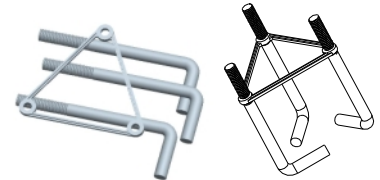

MOUNTING

Mounting bracket with anchor bolts included.

CATALOG NUMBER LOGIC

<u>BLR-</u>	<u>MP</u>	<u>100-</u>	<u>120V-</u>	<u>427</u>	<u>DT</u>	<u>IR-</u>	<u>L</u>
Product	Lamp Type	Lamp Wattage	Voltage	Height, Dia	Top	Optical	Lamp
BLR = Bollard Round	MP = Metal Halide Pulse Start HP = High Pressure Sodium FL = Fluorescent quad tube LD = LED	(MH) 35, 50, 70, 100 (HPS) 35, 50, 70, 100 (FL) 26 = 26W 32 = 32W 42 = 42W (LED) 215 = 2 x 15W	MT = Multi Tap 120/208/240/277V DT = Dual Tap 120/277V 120V = 120V	Dome Top 427 = 42" x 7" Flat Top 417 = 41" x 7"	DT = Dome Top FT = Flat Top	IR = Internal Refl. IL = Internal Louvers G3 = Glass Type 3 G5 = Glass Type 5	L = Lamp Included