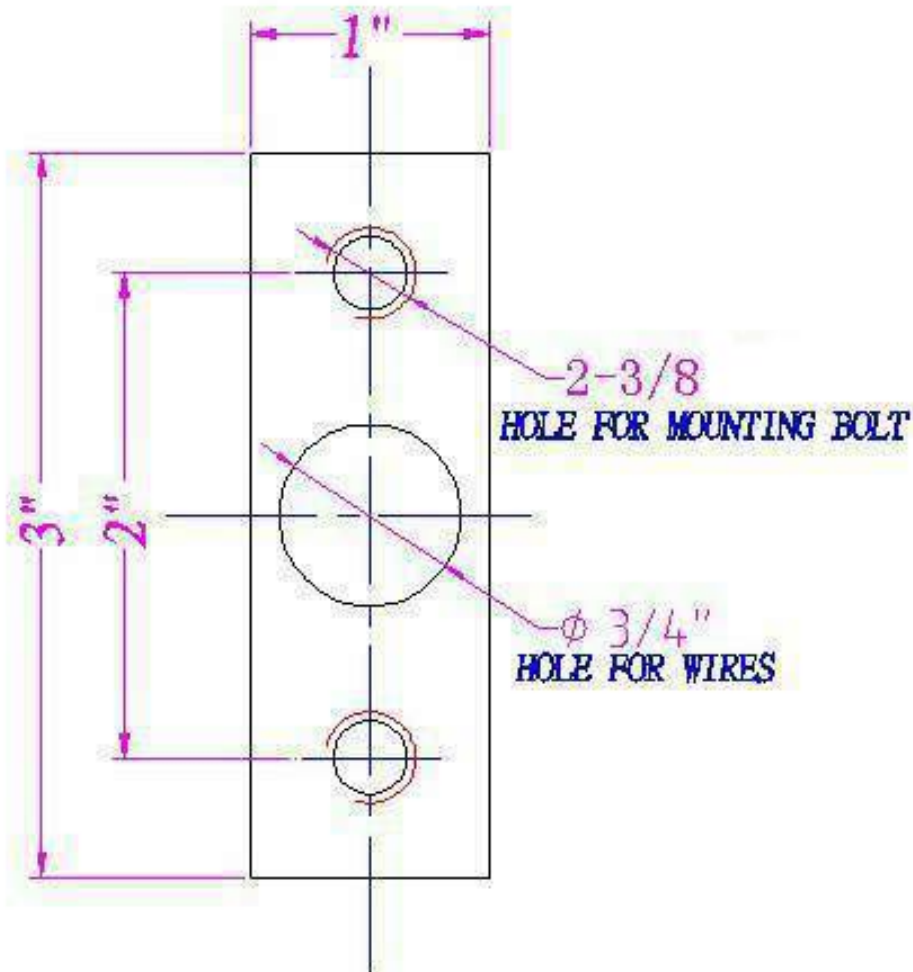

Lumenform Industries, Inc.
6146 Indian Forest Circle
Lake Worth, FL 33463-8210 USA
TEL: 561-966-3560, 561-422-4100
FAX: 561-422-4101

ASB – Area Lighting Shoebox Pole Drilling Template

DRAWING NOT TO SCALE

The above shows a mounting plate that is placed inside the pole during installation of the ASB series of fixtures. Drill pole to match holes in the plate.